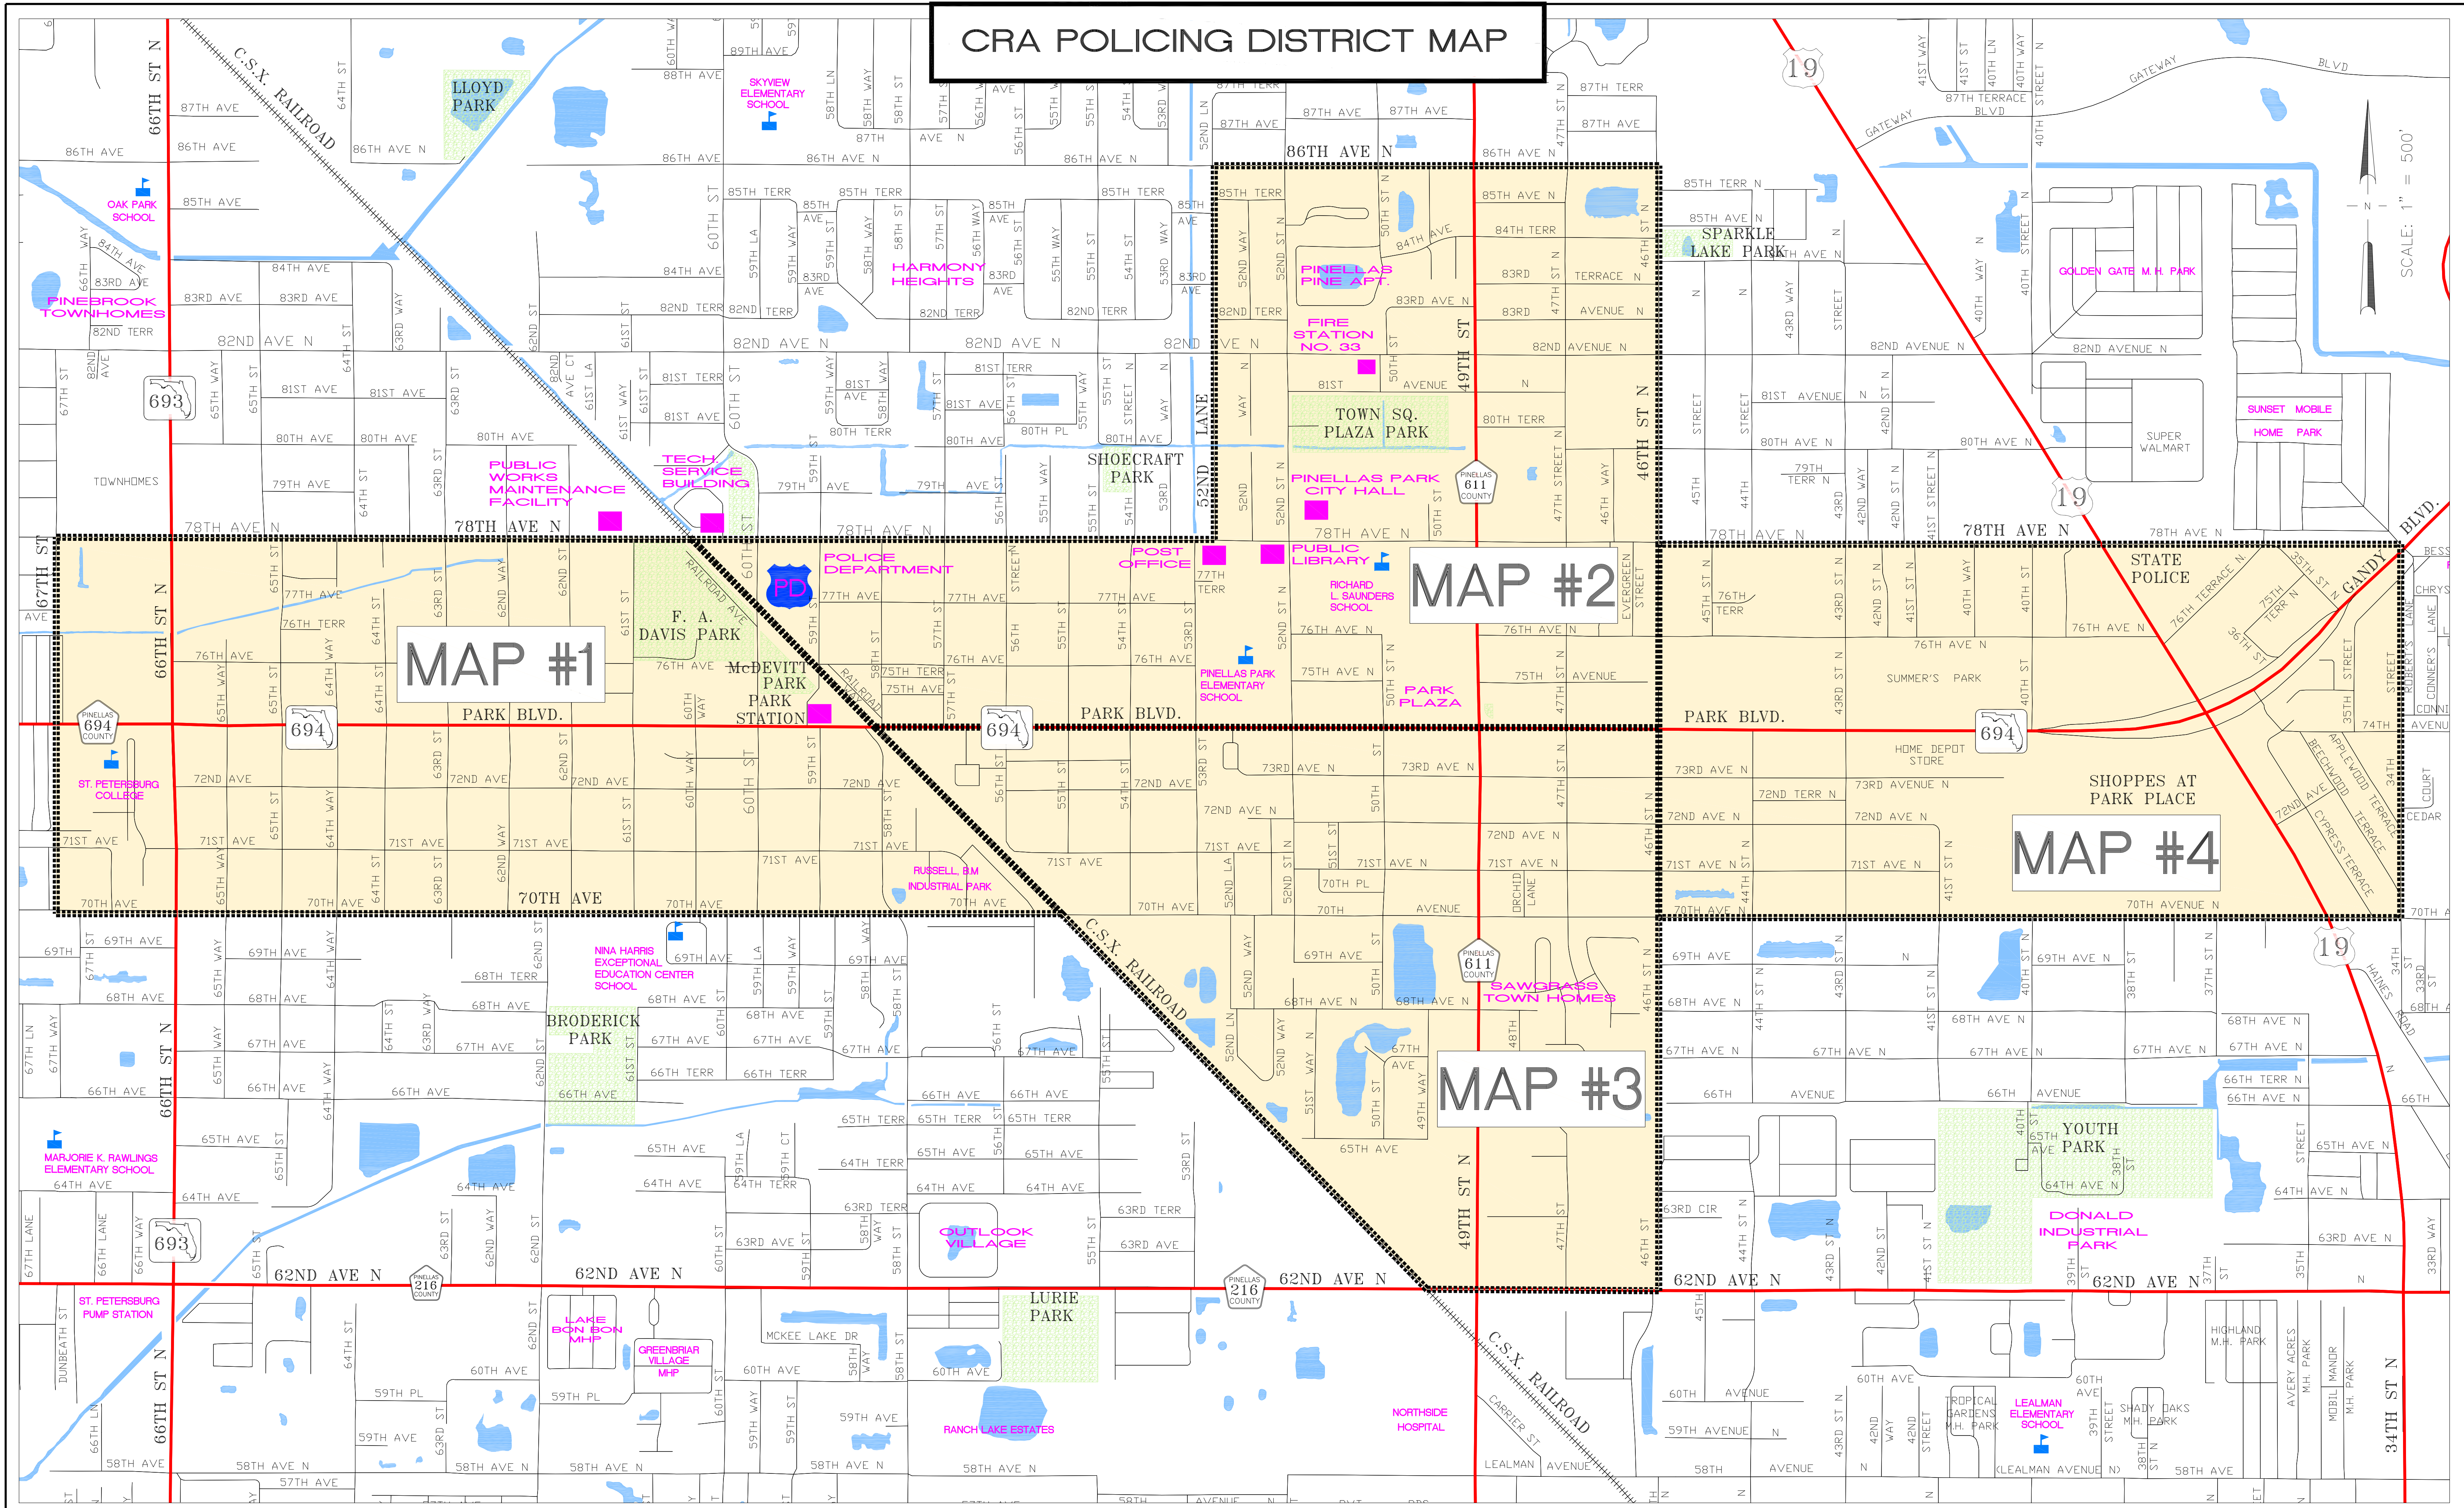

CRA POLICING DISTRICT MAP

NO.	REVISION	DATE

CITY OF PINELLAS PARK

PUBLIC WORKS DEPARTMENT
CITY OF PINELLAS PARK, FLORIDA
ENGINEERING SERVICES DIVISION

CRA POLICING
DISTRICT MAP

SCALE: 1"=500'	DESIGNED BY: CVO	DATE: 1-12-10
HORZ. N/A	DRAWN BY: CVO	DATE: 1-12-10
VERT. N/A	CHECKED BY:	DATE: