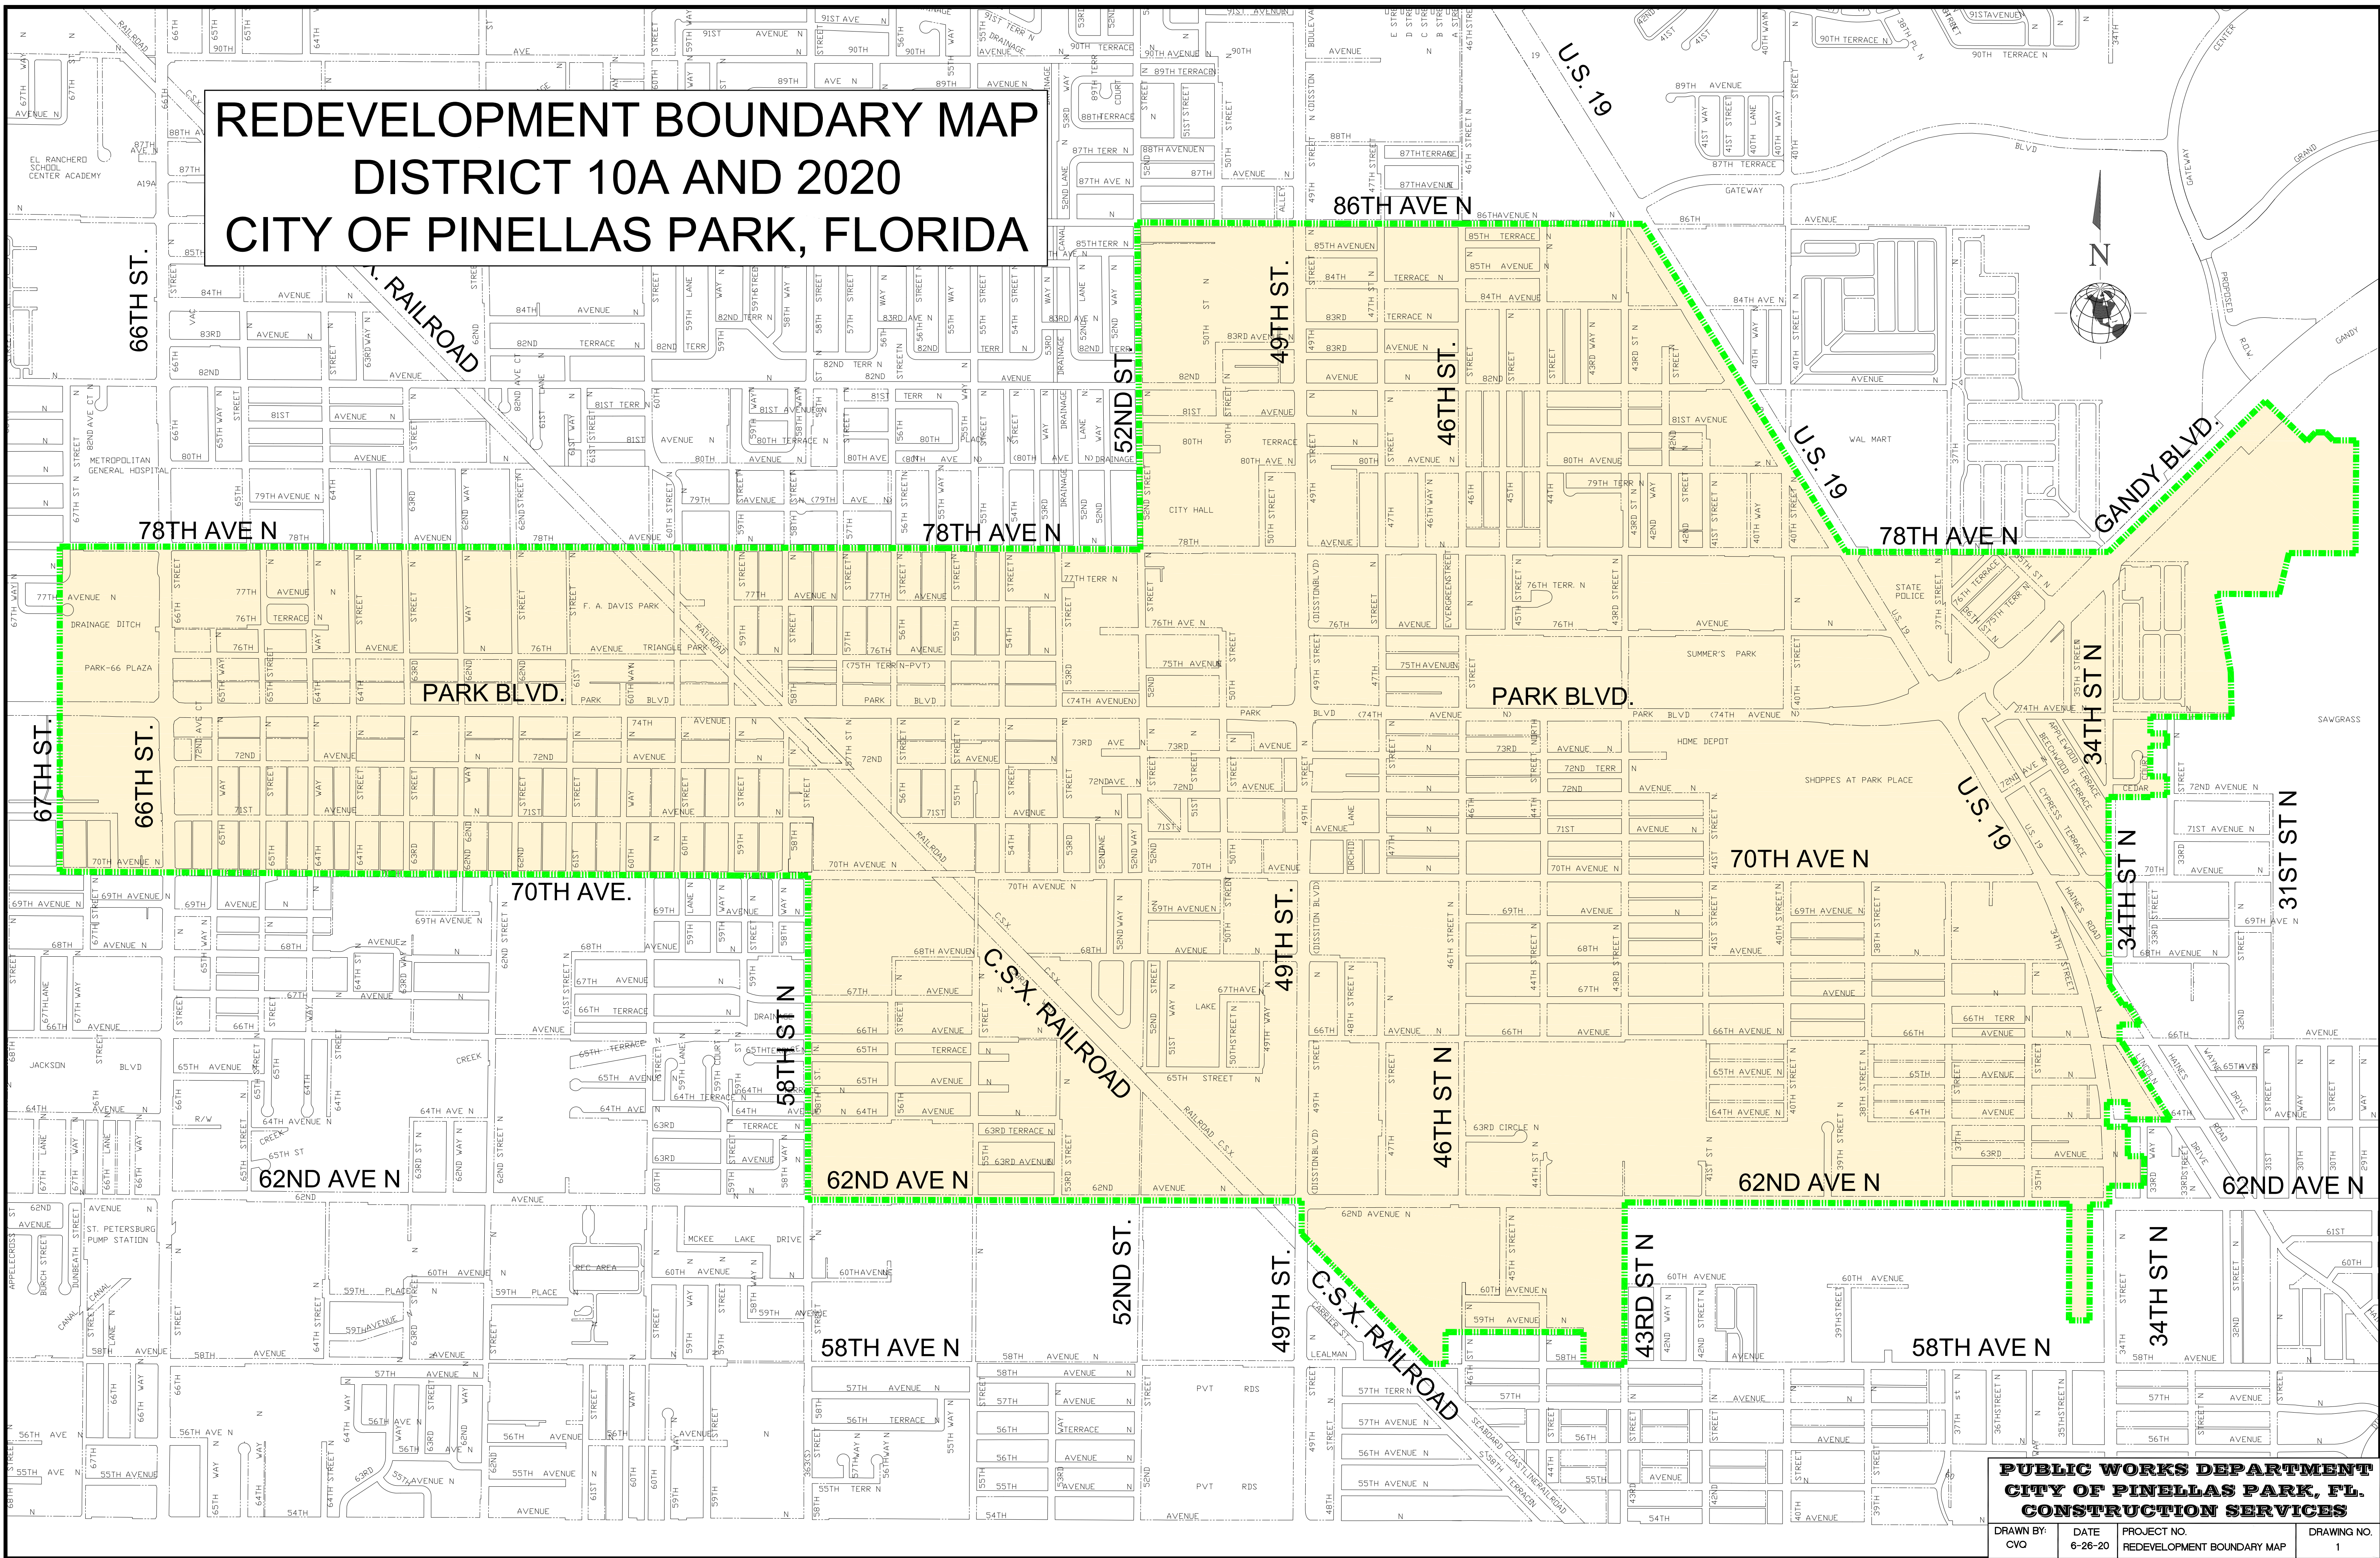

REDEVELOPMENT BOUNDARY MAP DISTRICT 10A AND 2020 CITY OF PINELLAS PARK, FLORIDA

**PUBLIC WORKS DEPARTMENT
CITY OF PINELLAS PARK, FL.
CONSTRUCTION SERVICES**

DRAWN BY: CVO	DATE: 6-26-20	PROJECT NO. REDEVELOPMENT BOUNDARY MAP	DRAWING NO. 1
------------------	------------------	---	------------------